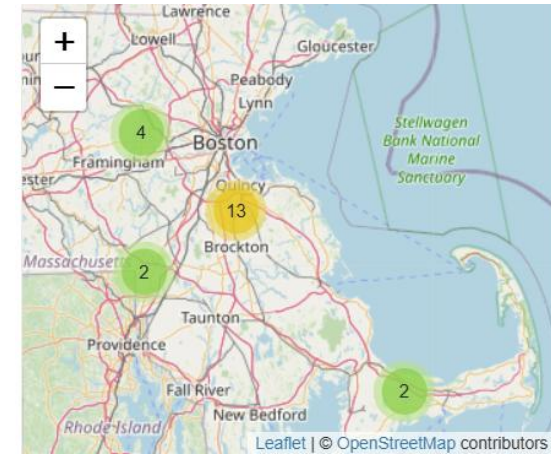

- Search a possible geographic location for them based on the known geographic area(s) of your known relatives
- Find parents and spouses and use to confirm match or use parents to find ancestral connection
- Find and use children's or sibling's names for possible DNA matches or to confirm the correct parent

ClustrMaps

ClustrMaps, like similar sites, primarily uses public records to find out a person's address.

Corporate registration records, real estate deeds, assessor records, granted licenses, permit records — these documents often contain names and corresponding addresses. property ownership info, permits, registered businesses, license holders

ClustrMaps - Common Name

Results for Christopher Brady - 675 results

Zoom to an area of interest if known.

Select from List.

↑ Further Zoom to city level

Initial results

Zoom in to focus on an area

Further Zoom within a state