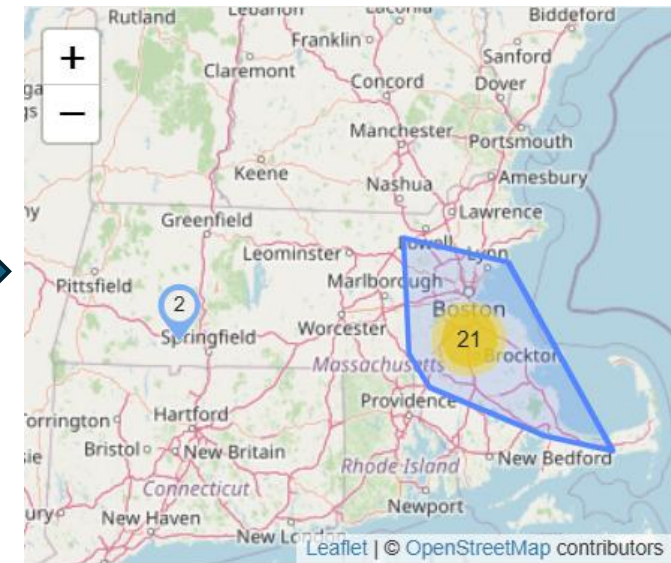

ClustrMaps - Common Name

Results for Christopher Brady - 675 results

Zoom to an area of interest if known.

Select from List.

↑ Further Zoom to city level

Initial results

Zoom in to focus on an area

Further Zoom within a state